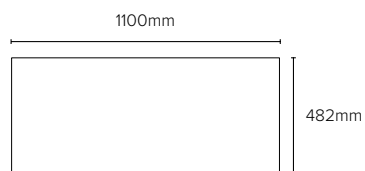

## TECHNICAL INFORMATION

**Structure** | wood with metal

**Material** | PET only

**Fixing systems** | magnets and metal feet

**\*Tile Villa**

**Frame** | frameless Tile

**Surface** | lacquered steel

Article code	Name	Size w x h x d mm
SPD820209372	Villa Sculpo Open	2000 x 2300 x 1245
SPD820210372	Villa Sculpo Closed	2000 x 2300 x 1245
DET1018397	Tile Villa	1100 x 482 x 80