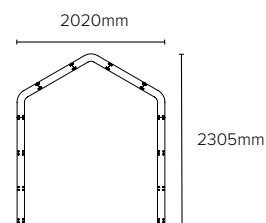

## TECHNICAL INFORMATION

**Structure** | wood with metal

**Material** | PET only

**Fixing systems** | magnets and metal feet

**\*Tile Villa**

**Frame** | frameless Tile

**Surface** | lacquered steel

Article code	Name	Size w x h x d mm
SPD820209372	Villa Sculpo Open	2000 x 2300 x 1245
SPD820210372	Villa Sculpo Closed	2000 x 2300 x 1245
DET1018397	Tile Villa	1100 x 482 x 80