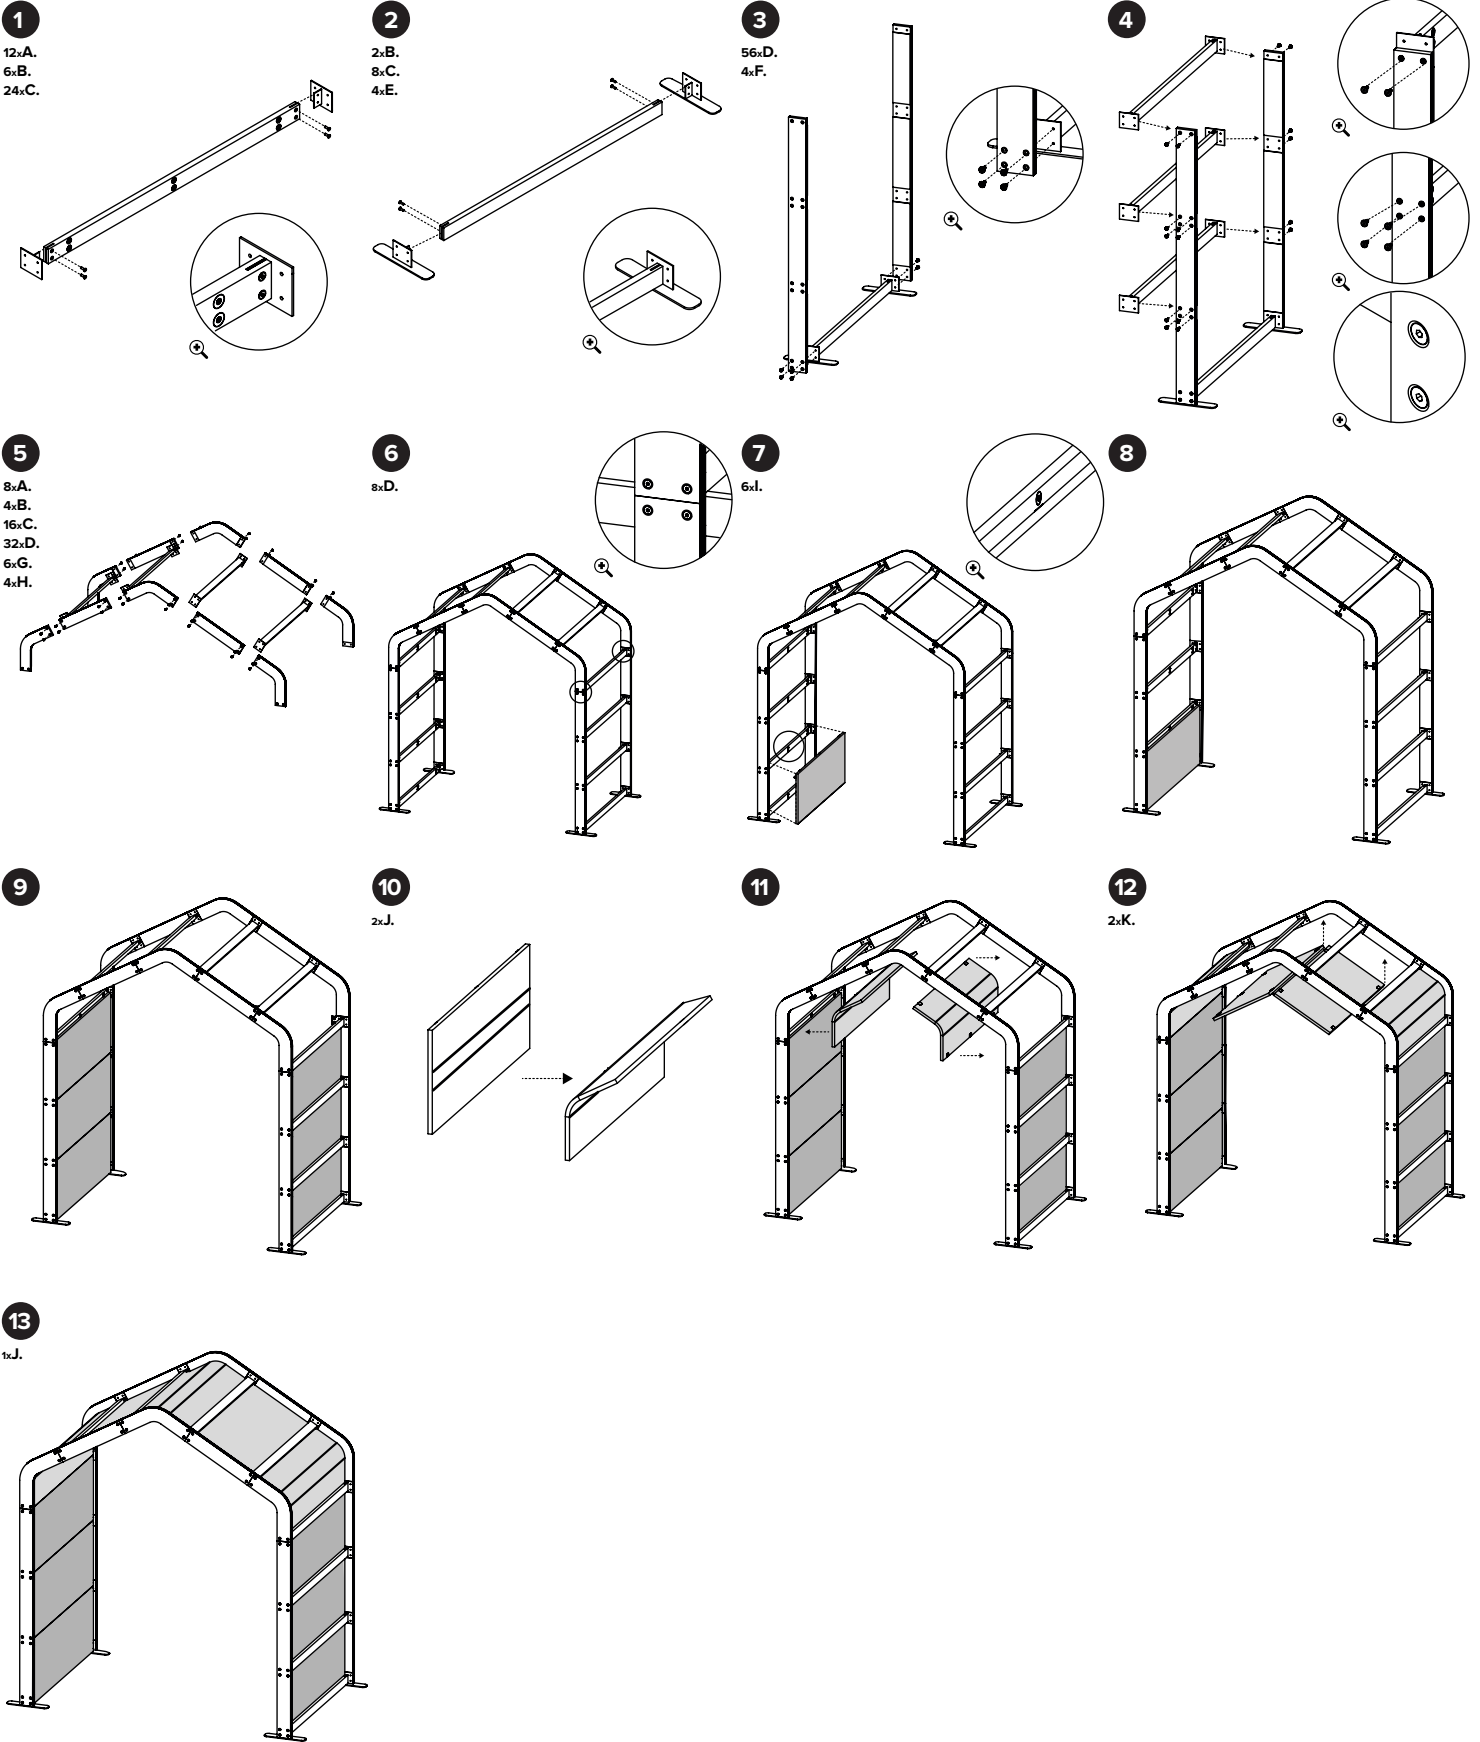

VILLA SCULPO OPENED

ARCHYI.

INSTRUCTIONS • INSTRUCTIES • ISTRUZIONI • ANLEITUNG • INSTRUCCIONES • INSTRUÇÕES

A.20x

B.12x

C.48x

D.96x

E.4x

F.4x

G.6x

H.4x

I.6x

J.3x

K.2x

1000138010964_REV00